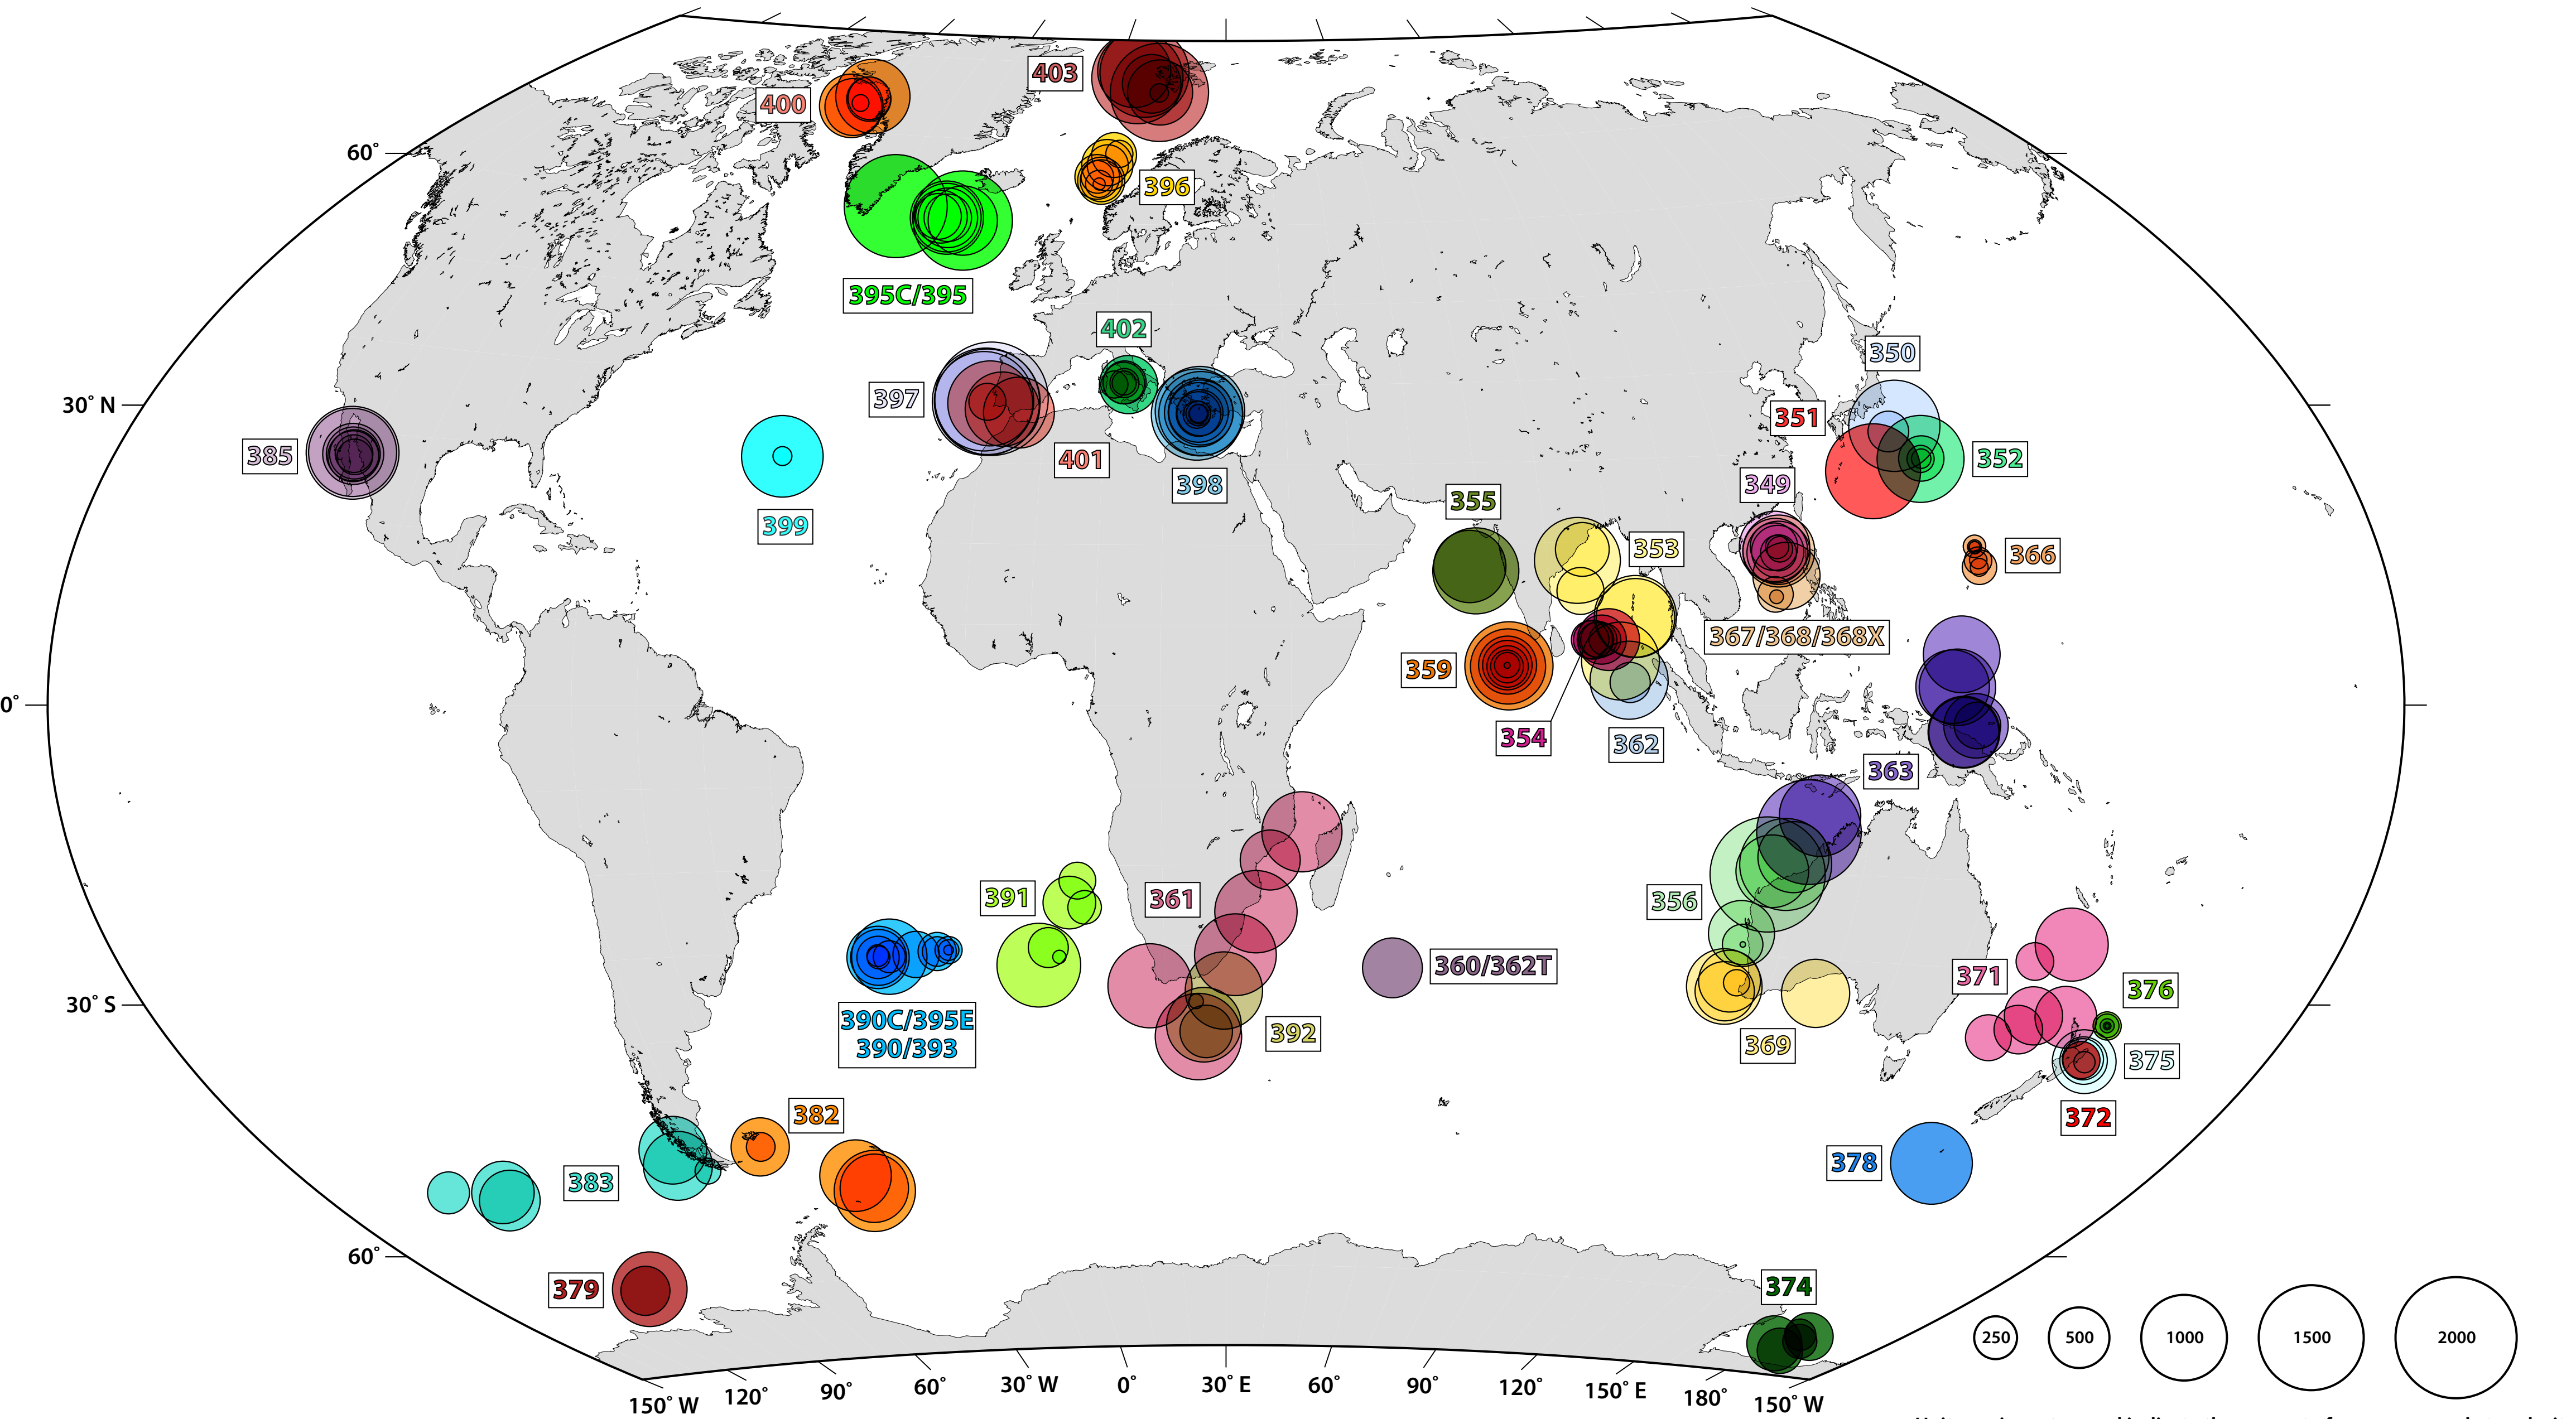

International Ocean Discovery Program *JOIDES Resolution* Core Recovery Map

Units are in meters and indicate the amount of core recovered at each site